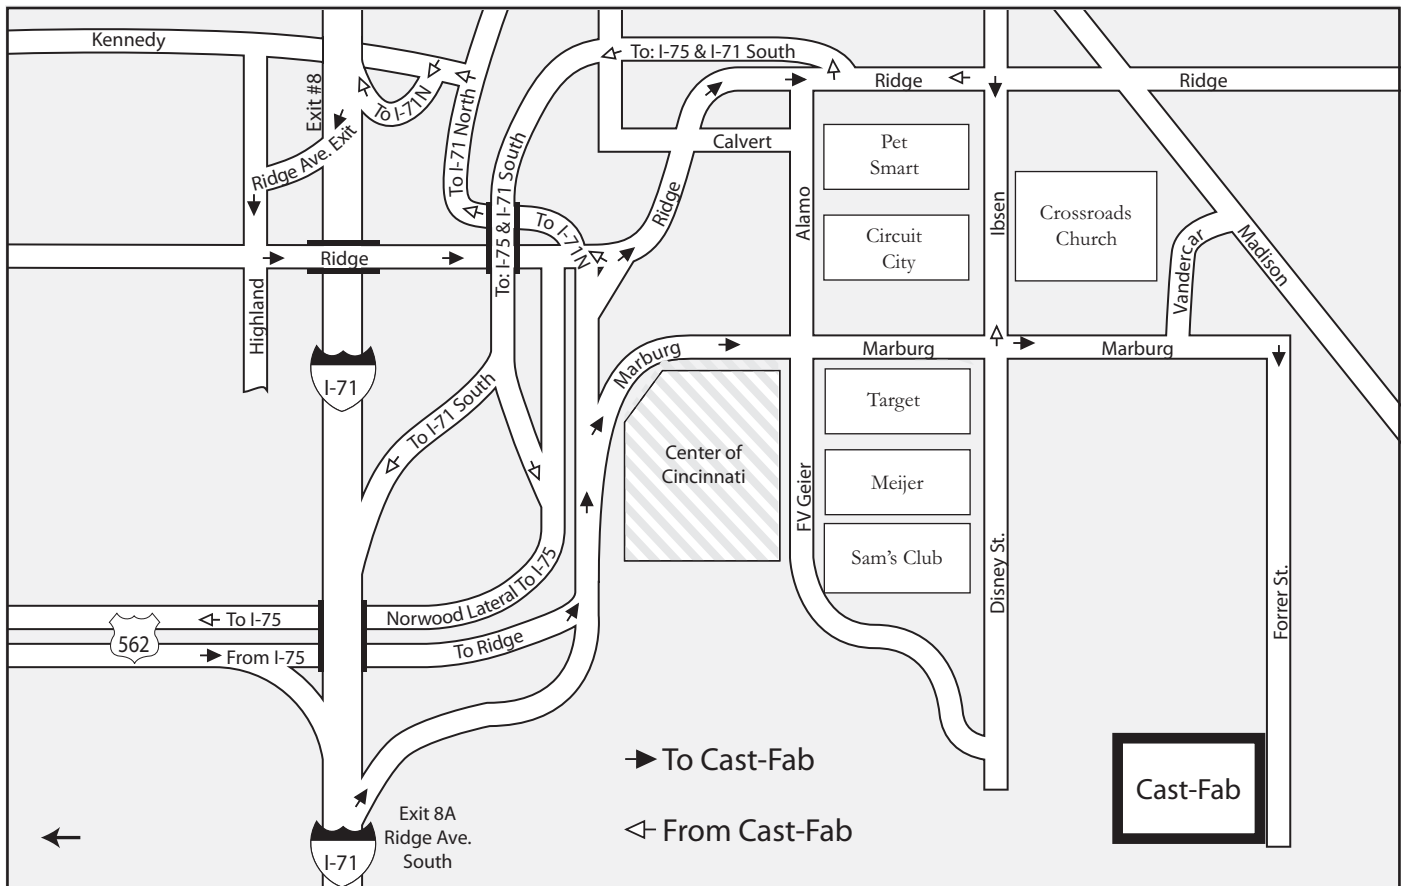

## CONVENIENTLY LOCATED FOR ONE DAY PLANT VISITS

Mileage to:

- Downtown Cincinnati
- Greater Cincinnati N. Kentucky Airport

Miles      Kilometers

10	16
20	32

Circled numbers refer to hotels on back/page 2.

### • From Indianapolis and West via I-74

Take I-74 East to I-75 North/Dayton. Follow I-75 to Rt. 562 (Exit No. 7). Follow Rt. 562 for 2 miles to Ridge Ave. Exit left hand lane. When a second lane merges into the exit ramp, move into the right lane. Continue along Ridge Ave. ramp to Marburg Ave. Exit on right. (Warning: Marburg is a sharp exit to the right.) Follow Marburg through 2 traffic lights to a sharp (90°) right turn. At this point, Marburg becomes Forrer St. Follow Forrer approx. 1/2 mile to our facility.

### • From Dayton and North via I-75

Take I-75 South to Rt. 562 (Exit No. 7). Follow Rt. 562 for 2 miles to Ridge Ave. Exit left hand lane. When a second lane merges into the exit ramp, move into the right lane. Continue along Ridge Ave. ramp to Marburg Ave. Exit on right. (Warning: Marburg is a sharp exit to the right.) Follow Marburg Ave. through 2 traffic lights to a sharp (90°) right turn. At this point, Marburg becomes Forrer St. Follow Forrer approx. 1/2 mile to our facility.

For location refer to number on map page.