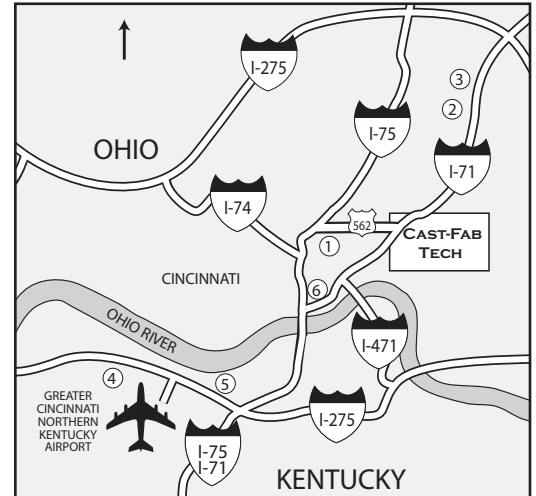

## CONVENIENTLY LOCATED FOR ONE DAY PLANT VISITS

Mileage to:

- Downtown Cincinnati
- Greater Cincinnati N. Kentucky Airport

Miles      Kilometers

10	16
20	32

Circled numbers refer to hotels on back/page 2.

### • From Greater Cincinnati/Northern Kentucky International Airport, 20 miles

The Greater Cincinnati N. KY Airport is actually located in Northern Kentucky. Follow I-275 East to the I-71/I-75 interchange. North on I-71/I-75 until crossing the Ohio River into Ohio. Once in Ohio, follow I-71 North to Exit 8A (Ridge Ave. South). Continue along Ridge Ave. ramp to Marburg Ave. Exit on right. (Warning: Marburg is a sharp exit to the right.) Follow Marburg Ave. through 2 traffic lights to a sharp (90°) right turn. At this point, Marburg becomes Forrer St. Follow Forrer approx. 1/2 mile to our facility.

### • From Dayton and North via I-75

Take I-75 South to Rt. 562 (Exit No. 7). Follow Rt. 562 for 2 miles to Ridge Ave. Exit left hand lane. When a second lane merges into the exit ramp, move into the right lane. Continue along Ridge Ave. ramp to Marburg Ave. Exit on right. (Warning: Marburg is a sharp exit to the right.) Follow Marburg Ave. through 2 traffic lights to a sharp (90°) right turn. At this point, Marburg becomes Forrer St. Follow Forrer approx. 1/2 mile to our facility.

For location refer to number on map page.